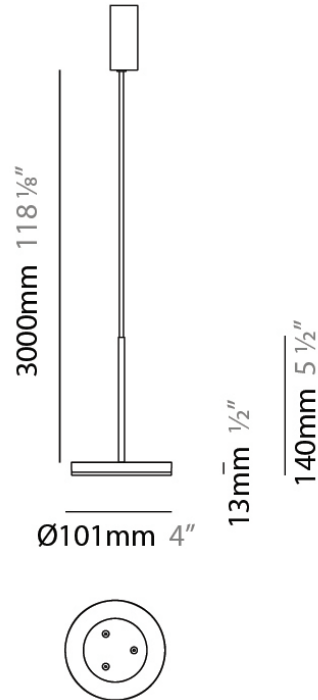

PROJECT	_____
TYPE	_____
NOTES	_____
QUANTITY	_____
DATE	_____

BELLA SUSPENSION

D81667R9-TIM

GENERAL

Series: Bella
Brand: Panzeri
Division: Design
Mounting Type: Suspension
Mounting Location: Ceiling
Subcategory: Pendant

PHYSICAL

Shape: Round
Diameter (mm): 101
Diameter (in): 4
Height (mm): 13
Height (in): 1/2
Max. Overall Height (mm): 3013
Max. Overall Height (in): 118 5/8
Light Distribution: Direct
Weight (kg): 0.54501
Weight (lbs): 1.2
Diffuser: Acrylic Diffuser With Matt Finish
Fixture Material: Aluminum Die Cast
Cable Details: 3000mm / 118 1/8" Cable

ELECTRICAL

Lamp Type: LED
Input Wattage (W): 6.5
Total Output Wattage (W): 4.5
Dimming: Non-Dimmable
Driver Included: Yes
Driver Location: Integrated
Driver Type: Constant Voltage - Universal
Driver Class: Class 2
Input Voltage (V): 120 - 277

LED

Color Temperature (°K): 2700
Max. Delivered Lumen (lm): 388
CRI: >90 CRI
Lamp Life (hrs): 50000

OPTICAL

RATINGS AND CERTIFICATIONS

Certified By: CSA Certified to UL and CSA Standards
IP rating: IP40