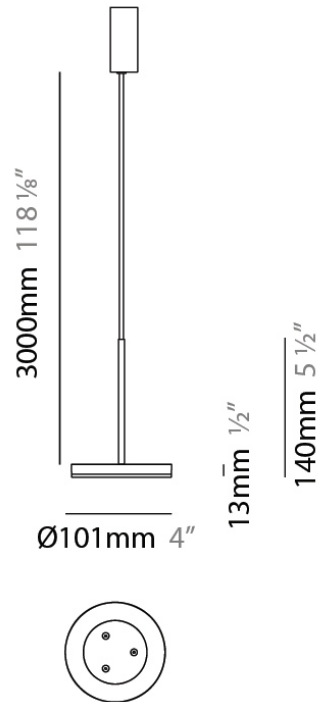

BELLA SUSPENSION

D81667-TIM

PROJECT _____

TYPE _____

NOTES _____

QUANTITY _____

DATE _____

GENERAL

Series: Bella
Brand: Panzeri
Division: Design
Mounting Type: Suspension
Mounting Location: Ceiling
Subcategory: Pendant

PHYSICAL

Shape: Disc
Diameter (mm): 101
Diameter (in): 4
Height (mm): 13
Height (in): 1/2
Max. Overall Height (mm): 3013
Max. Overall Height (in): 118 ⁵/₈
Light Distribution: Direct
Weight (kg): 0.54501
Weight (lbs): 1.2
Diffuser: Opal - Acrylic
Fixture Material: Metal

ELECTRICAL

Lamp Type: LED
Input Wattage (W): 6.5
Dimming: Non-Dimmable
Driver Location: Integrated
Input Voltage (V): 120

LED

Number of LEDs: 1
Color Temperature (°K): 2700
Max. Delivered Lumen (lm): 388
Nominal Lumen (lm): 460
CRI: >80 CRI

OPTICAL

RATINGS AND CERTIFICATIONS

Certified By: CSA Certified to UL and CSA Standards
IP rating: IP40