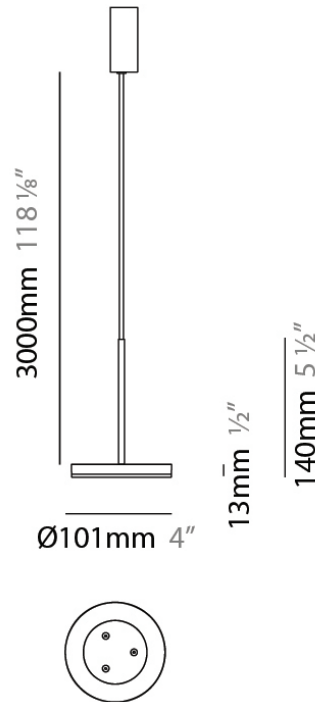

BELLA SUSPENSION

D81667R9-BRZ

PROJECT _____

TYPE _____

NOTES _____

QUANTITY _____

DATE _____

GENERAL

Series: Bella
Brand: Panzeri
Division: Design
Mounting Type: Suspension
Mounting Location: Ceiling
Subcategory: Pendant

PHYSICAL

Shape: Round
Diameter (mm): 101
Diameter (in): 4
Height (mm): 13
Height (in): 1/2
Max. Overall Height (mm): 3013
Max. Overall Height (in): 118 ⁵/₈
Light Distribution: Direct
Weight (kg): 0.54501
Weight (lbs): 1.2
Diffuser: Opal - Acrylic
Fixture Material: Aluminum Die Cast
Cable Details: 3000mm / 118 1/8" Cable

ELECTRICAL

Lamp Type: LED
Input Wattage (W): 6.5
Total Output Wattage (W): 4.5
Dimming: Non-Dimmable
Driver Included: Yes
Driver Location: Integrated
Driver Type: Constant Voltage - Universal
Driver Class: Class 2
Input Voltage (V): 120 - 277

LED

Color Temperature (°K): 2700
Max. Delivered Lumen (lm): 388
Nominal Lumen (lm): 460
CRI: >90 CRI
Lamp Life (hrs): 50000

OPTICAL

RATINGS AND CERTIFICATIONS

Certified By: CSA Certified to UL and CSA Standards
IP rating: IP40